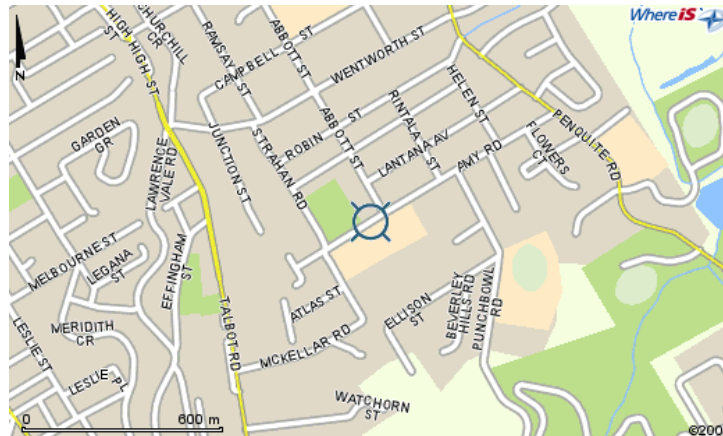

DIRECTIONS TO WORK PLUS 59d Amy Road, Newstead

From Talbot Road, South Launceston

- Head south on Talbot Road toward McKellar Rd
- Turn left at McKellar Rd
- Turn left to stay on McKellar Rd
- Turn right at Amy Rd
- Head toward Abbott Street
- Just before Abbott Street, turn right into Waterworth Lane (Northern Children's Network sign on corner) (*refer image below, white line*)
- Turn right into driveway signed Newstead Heights School Continue hard left into overflow carpark
- Work Plus offices – entry via steps from carpark.